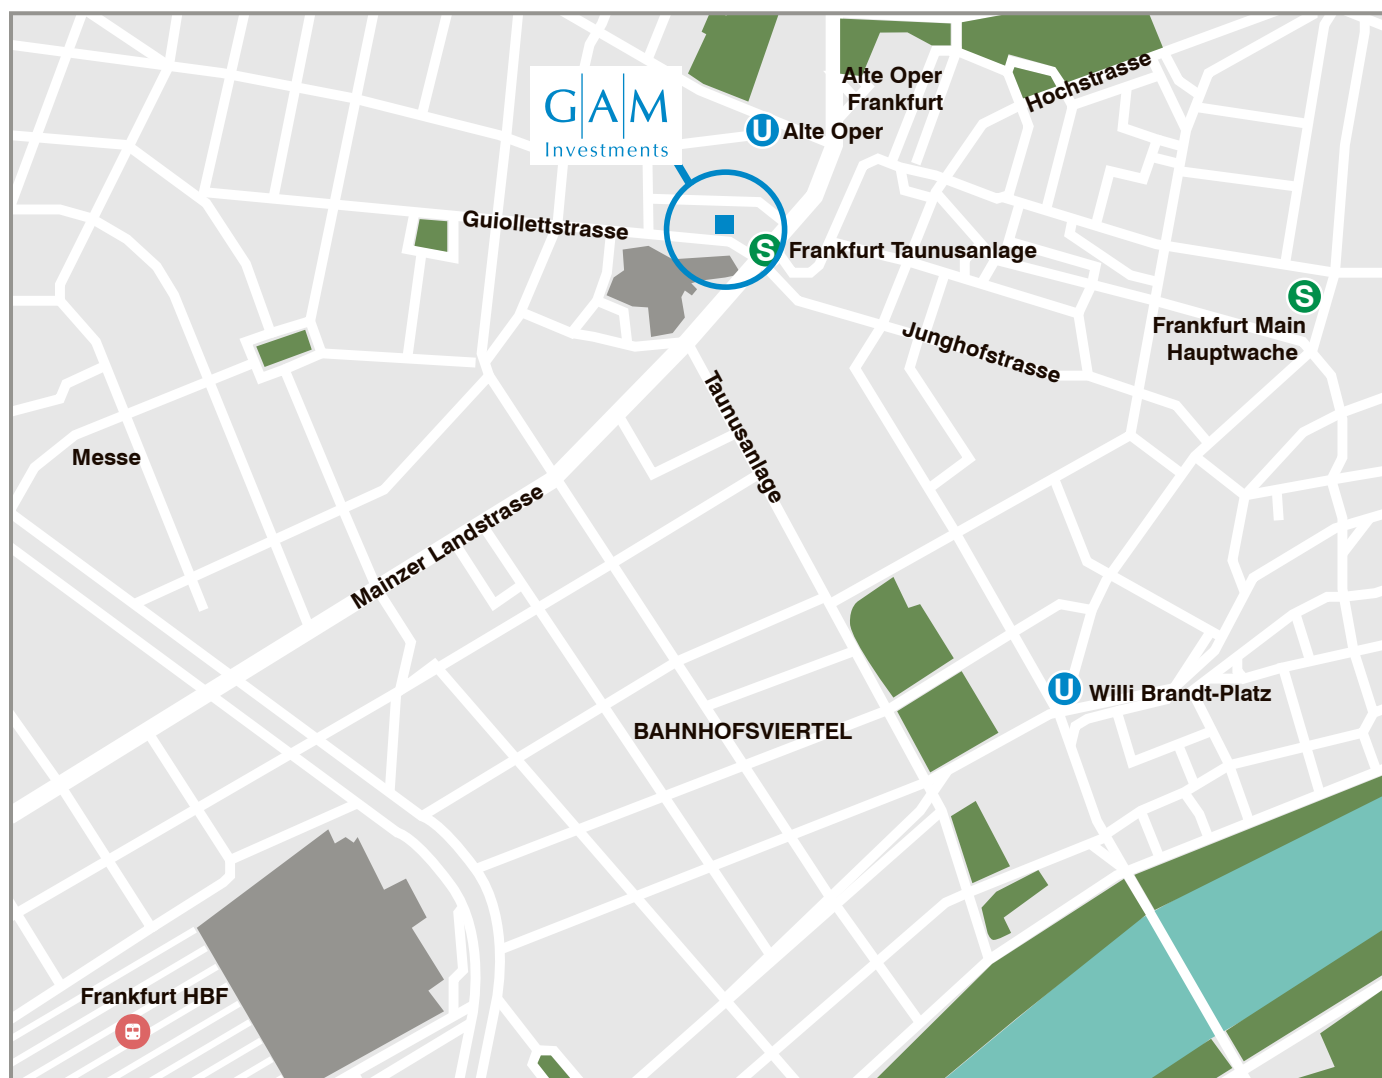

## How to find us

#### By air

Frankfurt Airport (12km).  
All airlines serve Frankfurt.  
Frankfurt Airport: 30 min by taxi

#### By car

From all directions: change from the A5 towards Frankfurt to the A648 at Westkreuz Frankfurt towards Stadtmitte and follow the route towards Messe. After the Messe, turn left at Platz der Republik into Mainzer Landstrasse and follow it for one kilometre. The main building is on the left-hand side and has an underground car park with 355 parking spaces. The entrance to the underground car park is on Guiollettstrasse.

#### By train

With S1 to S6 as well as S8 and S9 to the S-Bahn stop Taunusanlage, exit Alte Oper.  
With U6 and U7 to the U-Bahn stop Alte Oper.