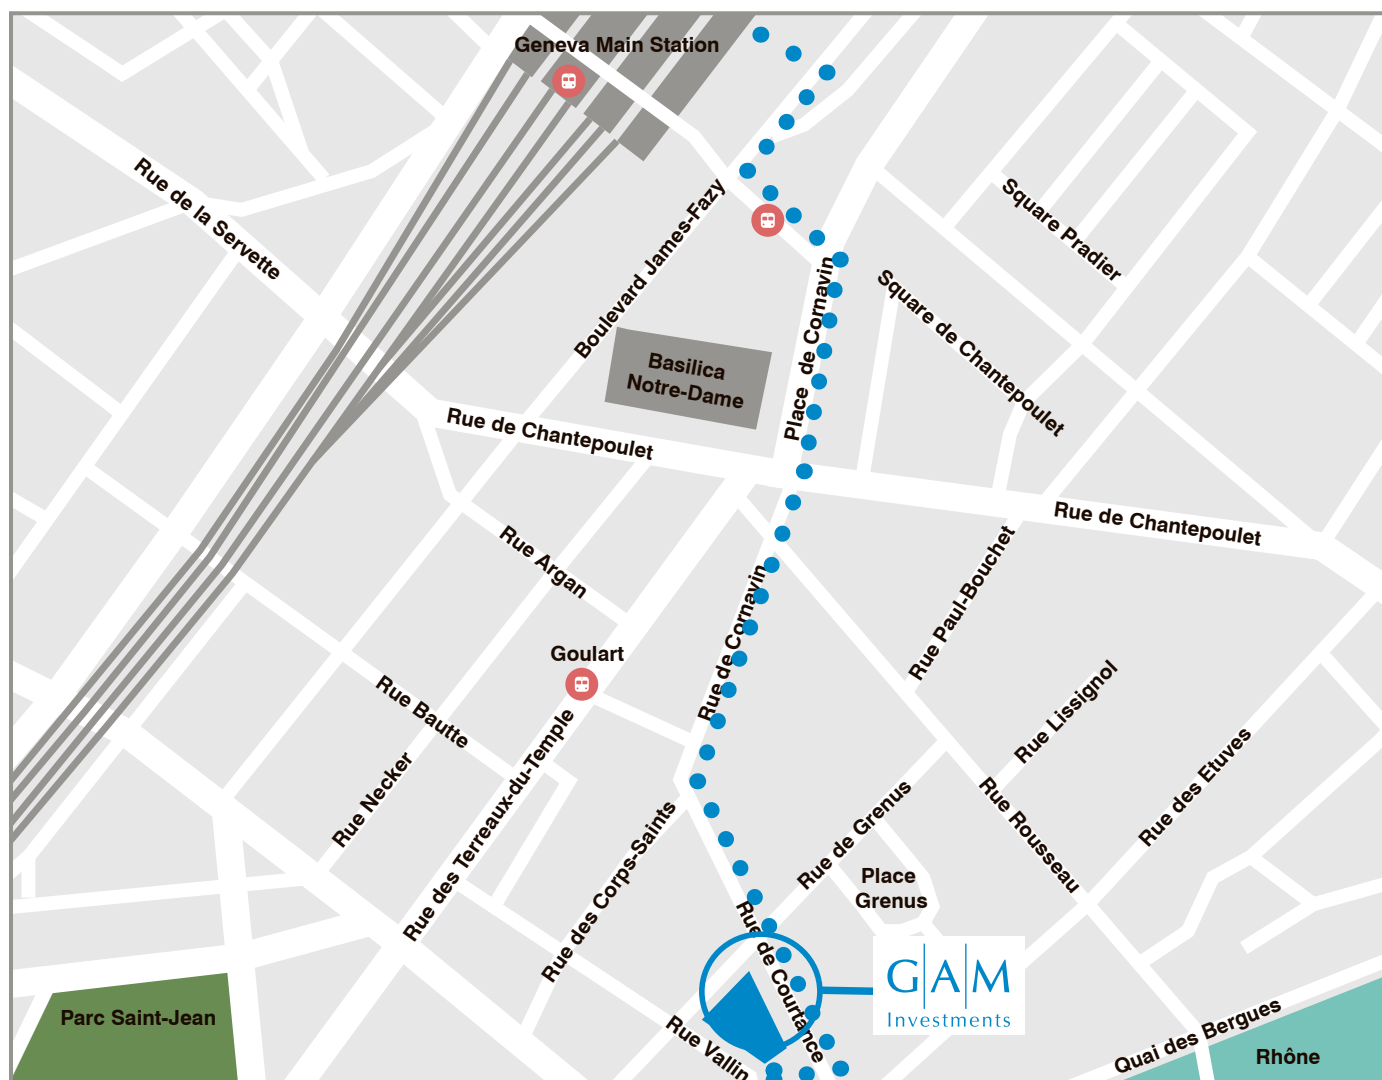

## How to find us

#### By air

Geneva Airport (5km)  
Geneva Airport: 20 to 30 min by taxi; 10 min by train +  
6 min walk

#### By train

Geneva Main Station (Cornavin)