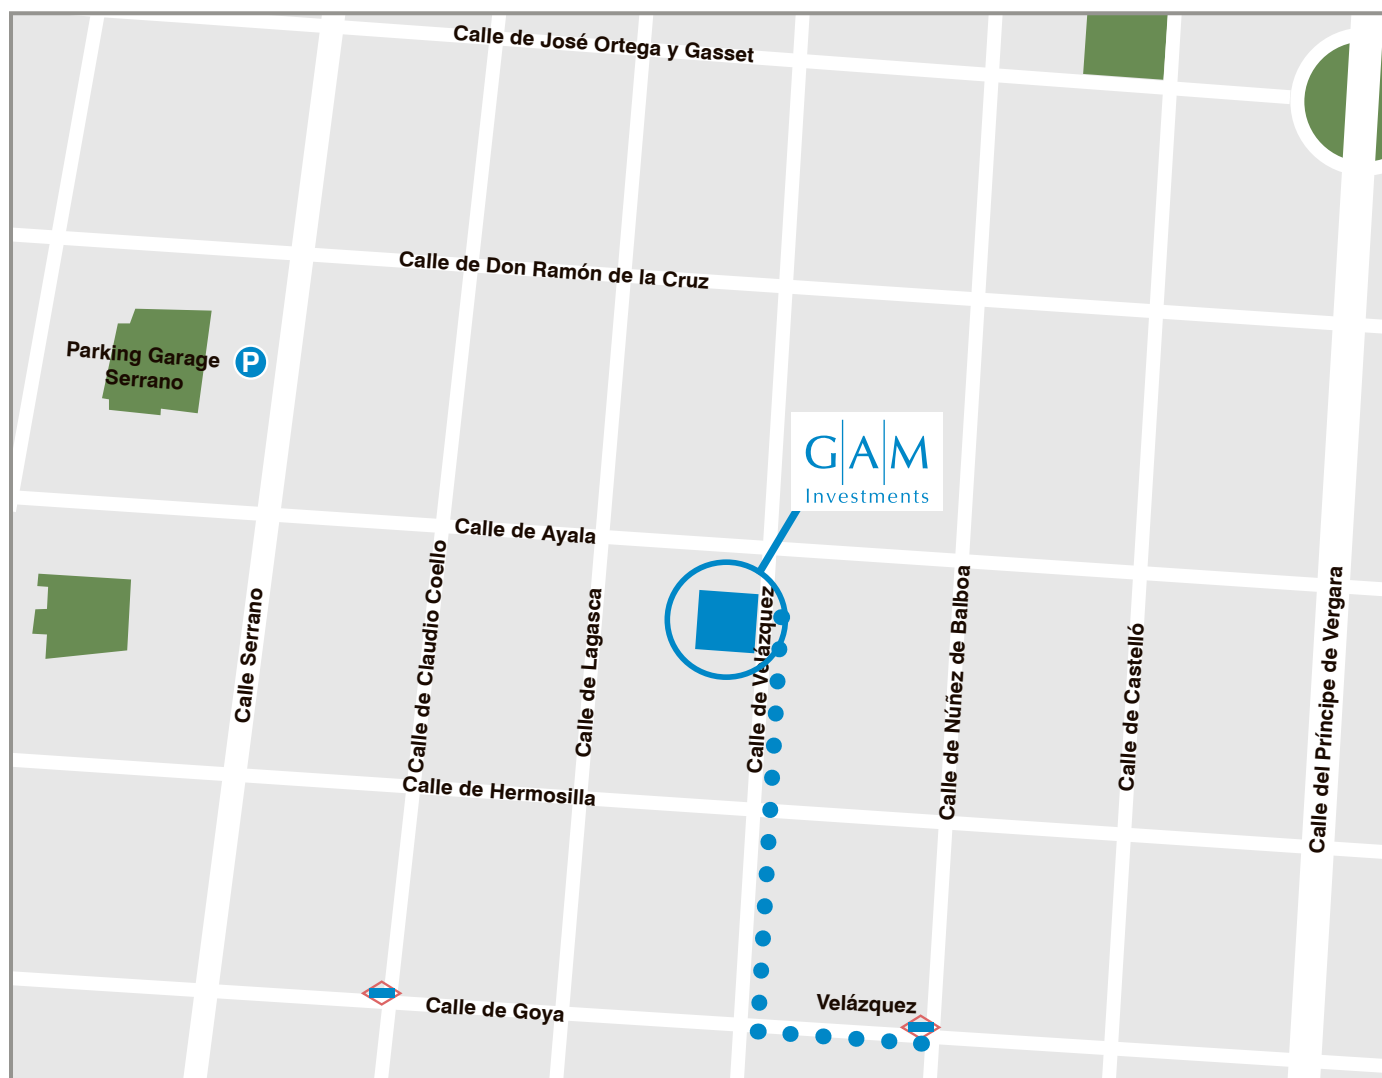

How to find us

GAM (Luxembourg) S.A. Spain Branch

C/ Velazquez 47, 8a Planta
28001 Madrid
Spain

T +34 91 140 07 14

By air

Madrid-Barajas Adolfo Suarez Airport (12km).
25 to 35 min by taxi (flat fee EUR 30)
Numerous airlines serve Madrid

By train

30 min train + 15 min walking
Only from Terminal 4
Station: Recoletos

By subway

40 min. Pink line number 8 to Nuevos Ministerios
Change to dark blue line number 10 to Alonso Martínez
Change to brown line number 4 to Velázquez.