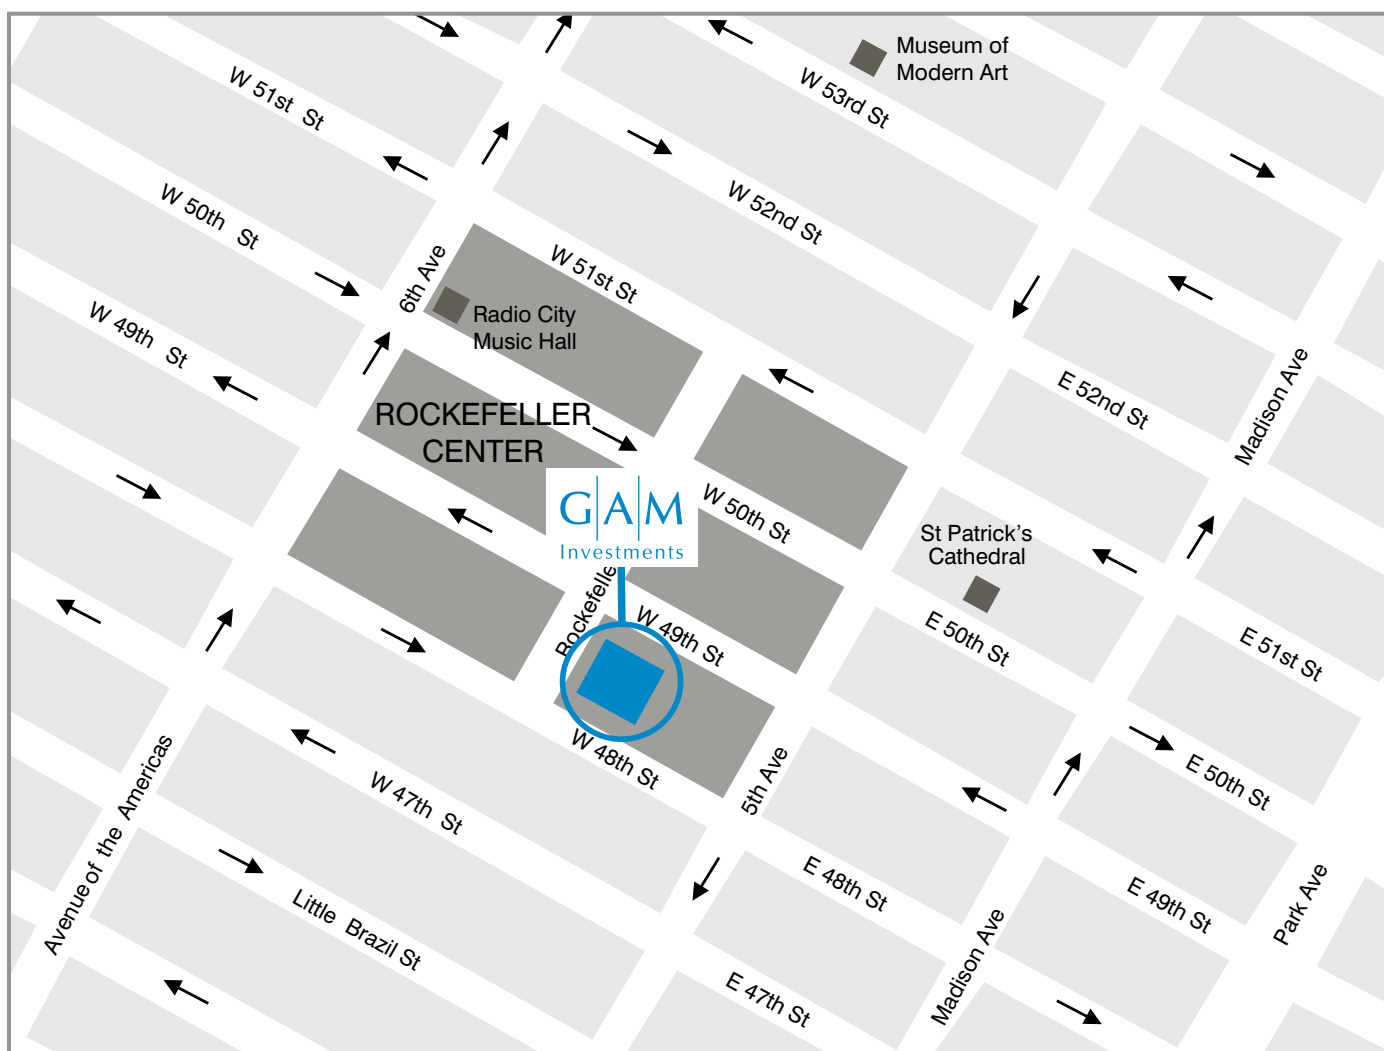

How to find us

GAM USA Inc.

One Rockefeller Plaza, 21st floor
 (48th Street between 5th and 6th Avenues)
 New York, NY 10020
 Tel: +1 (212) 407-4600
 Fax: +1 (212) 407-4684

By car

GAM is located at 48th Street and Rockefeller Plaza (between 5th and 6th Avenues).

By subway

B D F M to 47th–50th Street – Rockefeller Center.
N R Q to 49th Street.
1 to 50th Street.

By train

Train to Grand Central Station, Subway **S** to Times Square, and then Subway to 49th **N R Q** Street.
 Train to Penn Station, Subway **1** to 50th Street.

By bus

M50 Crosstown.
 M5, M7 Uptown on 6th Avenue.
 M1, M2, M3, M4 Downtown on 5th Avenue.
 Our office is approximately a ten minute walk from Grand Central Station.

Our office is approximately a ten minute walk from Grand Central Station.