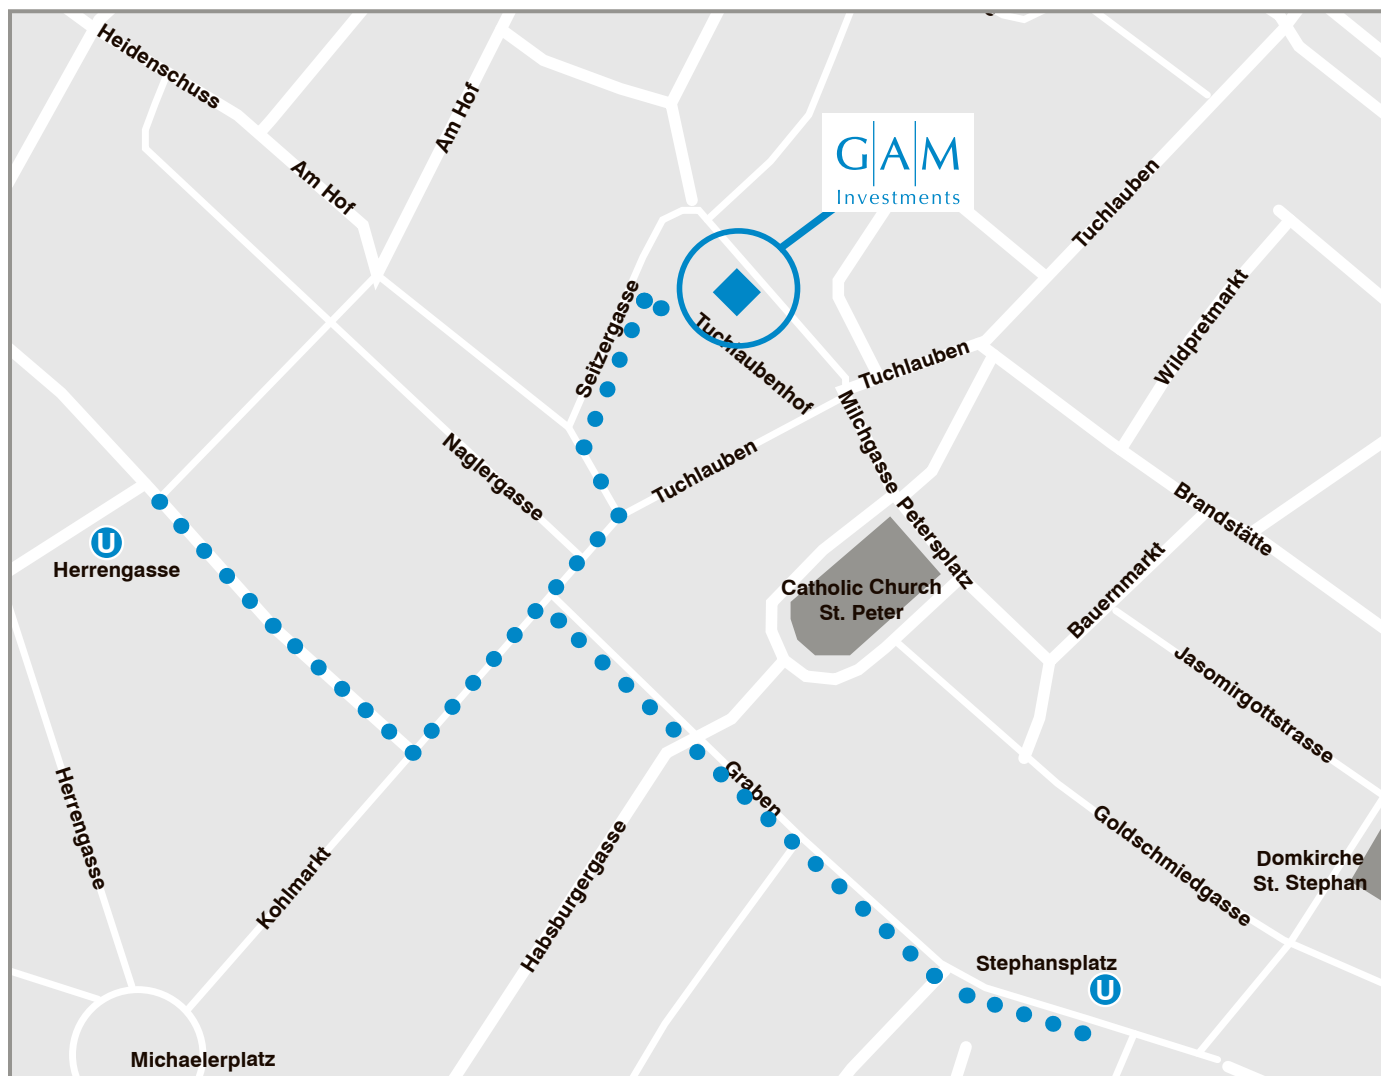

How to find us

GAM (Luxembourg) S.A. **Austria Branch**

Tuchlauben 7A (Entrance Seitzergasse 6)
A-1010 Wien
Austria

T +43 1 25 300 25 - 195

By air

Vienna International Airport (19km)
Numerous airlines serve Vienna
Airport Wien-Schwechat: 35min by Taxi

By subway

U1 / U3 Lines, Stephansplatz / Herrengasse