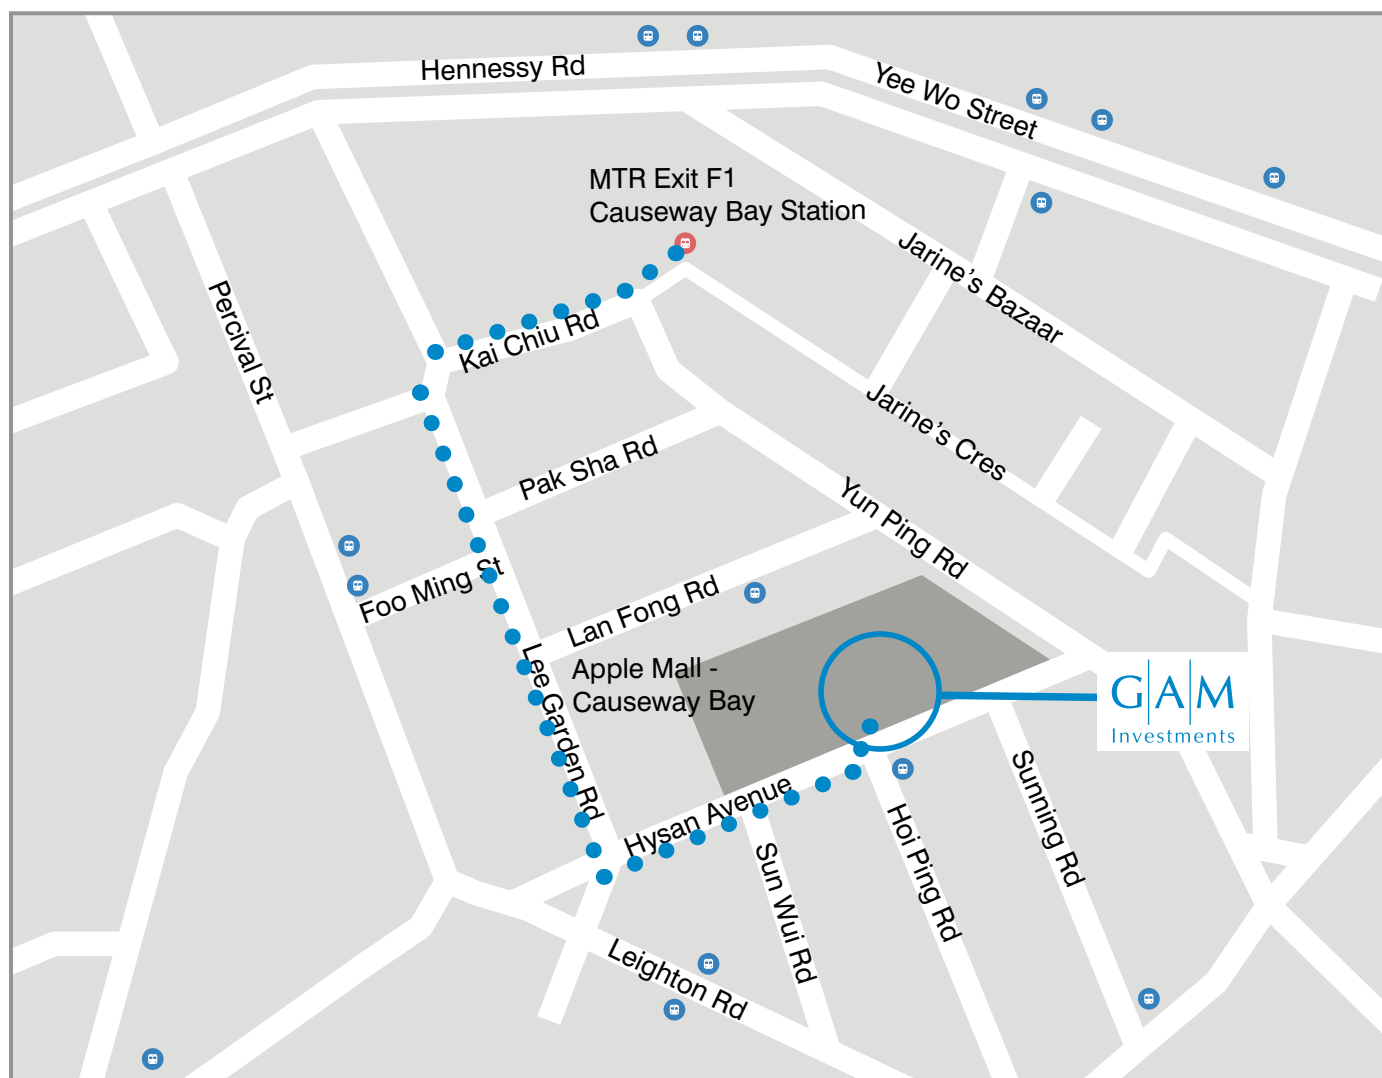

## How to find us

#### By air

30-minute ride by Airport Express  
from Airport Station to Hong Kong Station  
Followed by MTR

#### By MTR (train)

7-minute walk (underground)  
from Hong Kong Station to Central Station  
7-minute ride  
from Central Station to Causeway Bay Station  
6-minute walk  
from Exit F1 of Causeway Bay Station to GAM Office