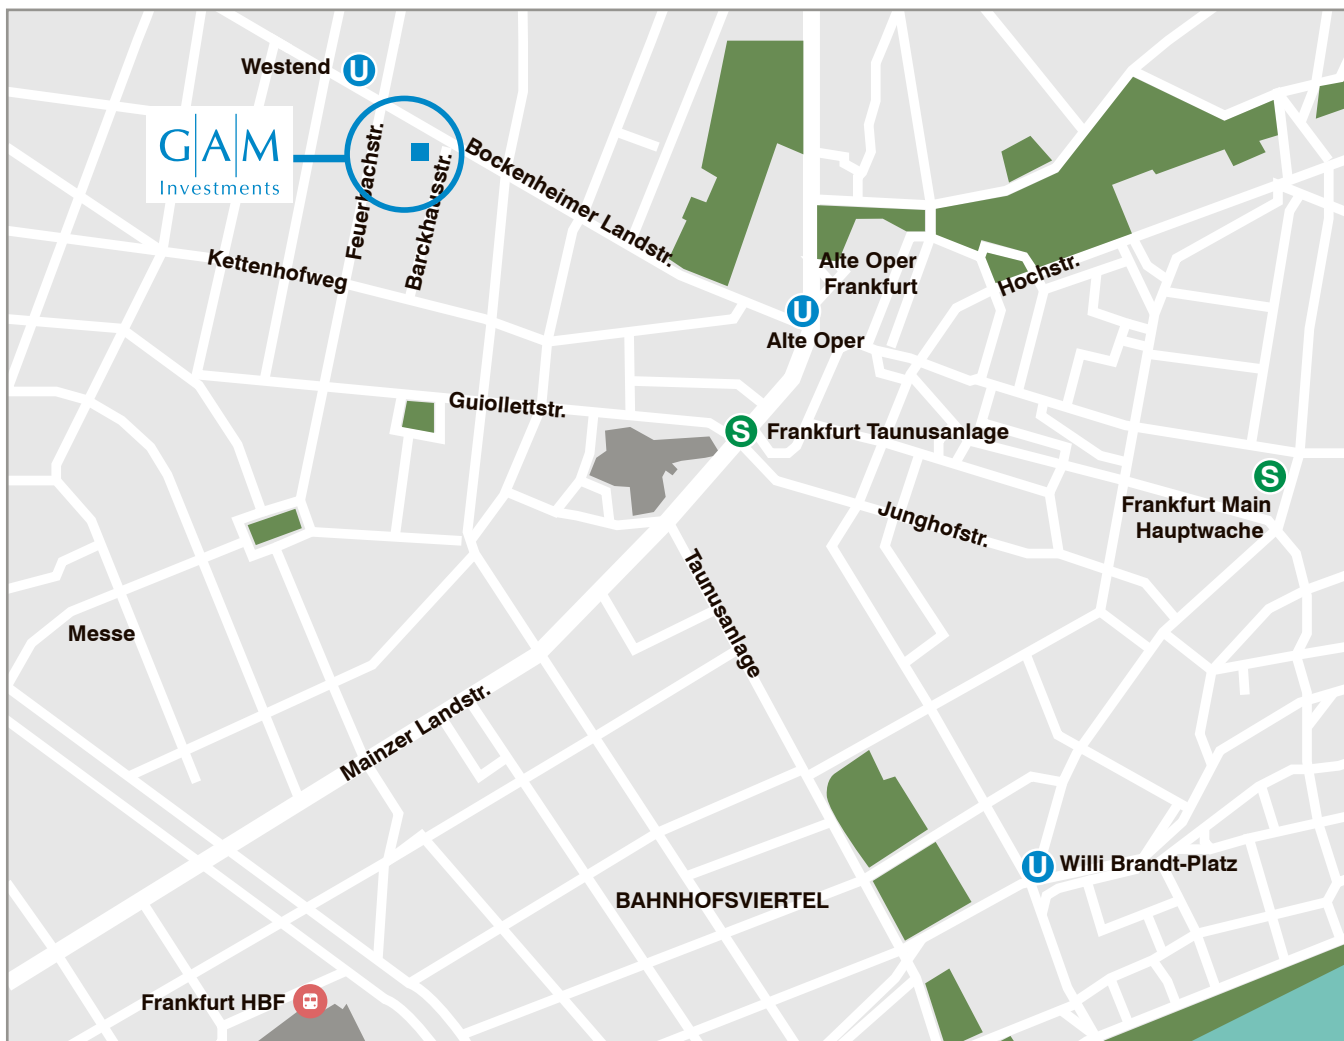

FRANKFURT AM MAIN

How to find us

GAM (Luxembourg) S.A. – Zweigniederlassung Deutschland

Bockenheimer Landstrasse 51-53
60325 Frankfurt am Main
Germany

T +49 69 50 50 50 0

By air

Frankfurt Airport (12km). All airlines serve Frankfurt.
Frankfurt Airport: 30 min by taxi

Public transportation (from the airport)

Use the S8 or S9 to Frankfurt Hauptwache and change to U6 or U7 to station “Westend”. Exit the station towards “Feuerbachstrasse”. Cross “Feuerbachstrasse”, the entrance to our office is about 50m to the right.

By car

From all directions: change from the A5 towards Frankfurt to the A648 at Westkreuz Frankfurt towards Stadtmitte and follow the route towards Messe. After the Messe, turn left at Platz der Republik into Mainzer Landstrasse and follow it for one kilometre. At the Building Alte Oper turn left into Bockenheimer Landstrasse.

Public transportation

If you are travelling by public transport (underground lines U6 and U7), we recommend stopping at “Westend”. This is located in the immediate vicinity of the building. Please use the exit Feuerbachstrasse. Cross Feuerbachstrasse and after about 50 meters you will reach our office building.