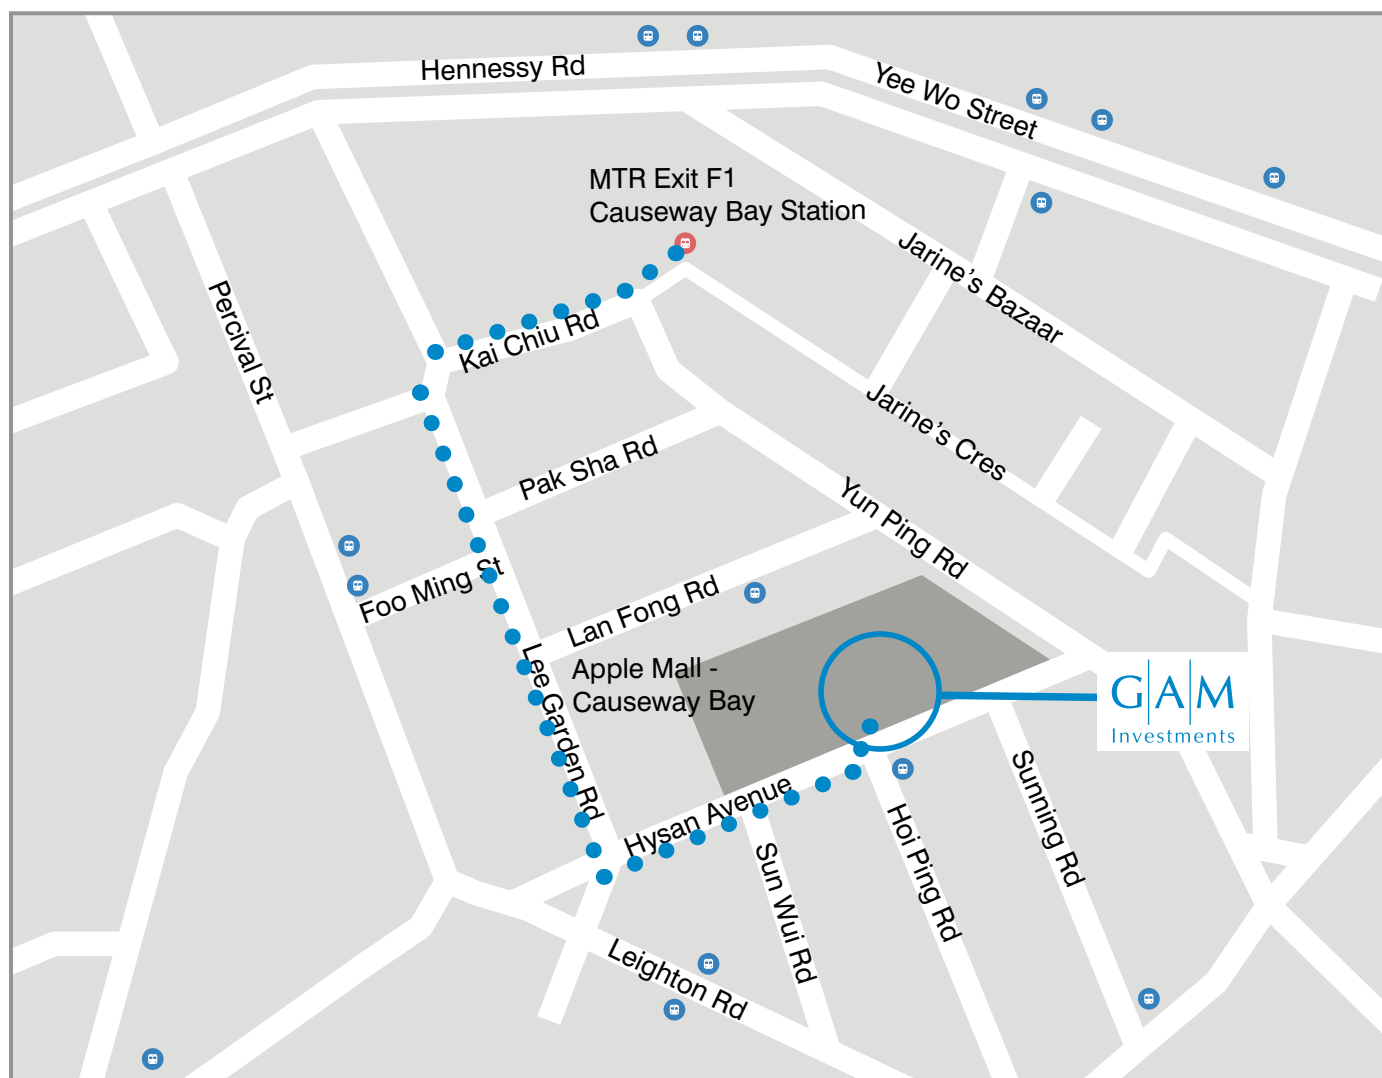

How to find us

GAM Hong Kong Limited

Suite 2302
23/F, Lee Garden One
33 Hysan Avenue, Causeway Bay
Hong Kong

T +852 2525 0015
F +852 2868 1432

By air

30-minute ride by Airport Express
from Airport Station to Hong Kong Station
Followed by MTR

By MTR (train)

7-minute walk (underground)
from Hong Kong Station to Central Station
7-minute ride
from Central Station to Causeway Bay Station
6-minute walk
from Exit F1 of Causeway Bay Station to GAM Office