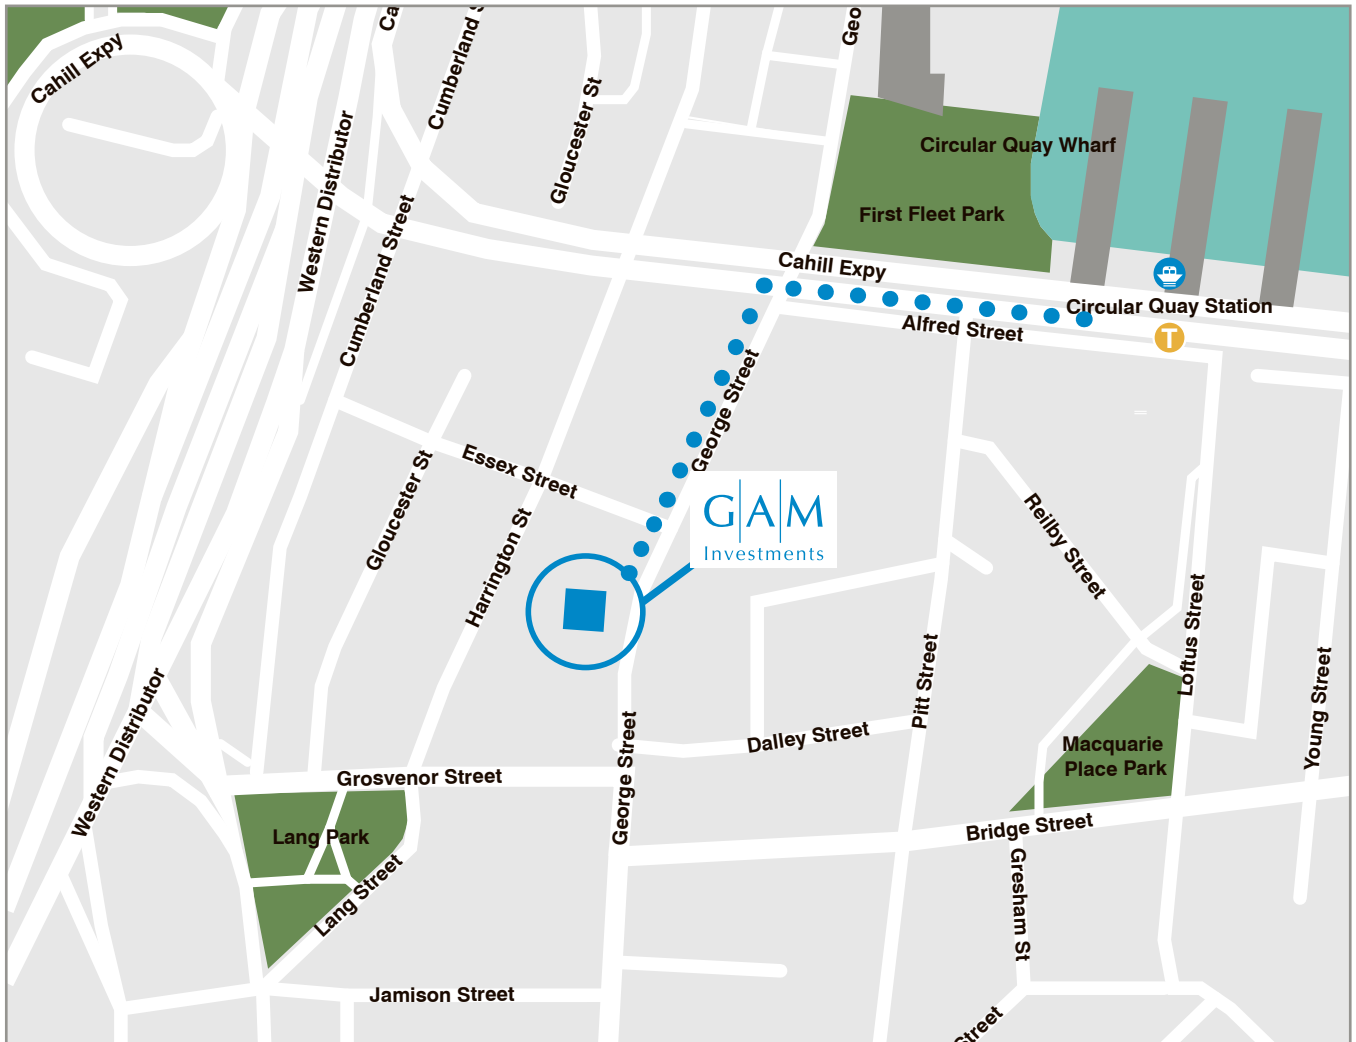

SYDNEY

How to find us

GAM Investments (Australia) Pty Ltd

Level 39, 225 George Street
Sydney NSW 200
Australia

T: +61 (2) 9135 3922

By air

Sydney Airport (9km)
All airlines serve Sydney
Sydney Airport: 40 min by taxi

By train

From Sydney Airport take T8 toward City Circle.
Disembark at Circular Quay station and the office is a
3 minute walk. Sydney Airport: 20 min by train