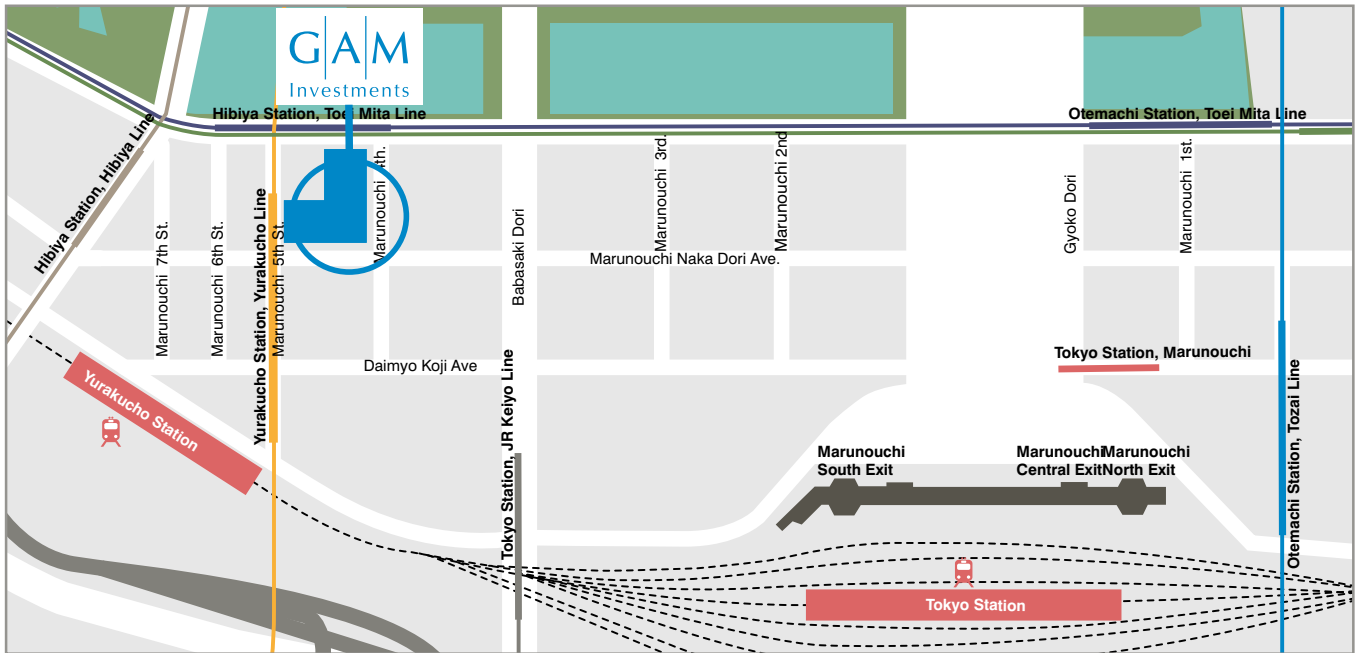

TOKYO

How to find us

GAM Japan Limited

2F Kokusai Building
1-1 Marunouchi 3-chome
Chiyoda-ku
Tokyo 100-0005
Japan

T +81 (0) 3 6705 2920
F +81 (0) 3 5219 8808