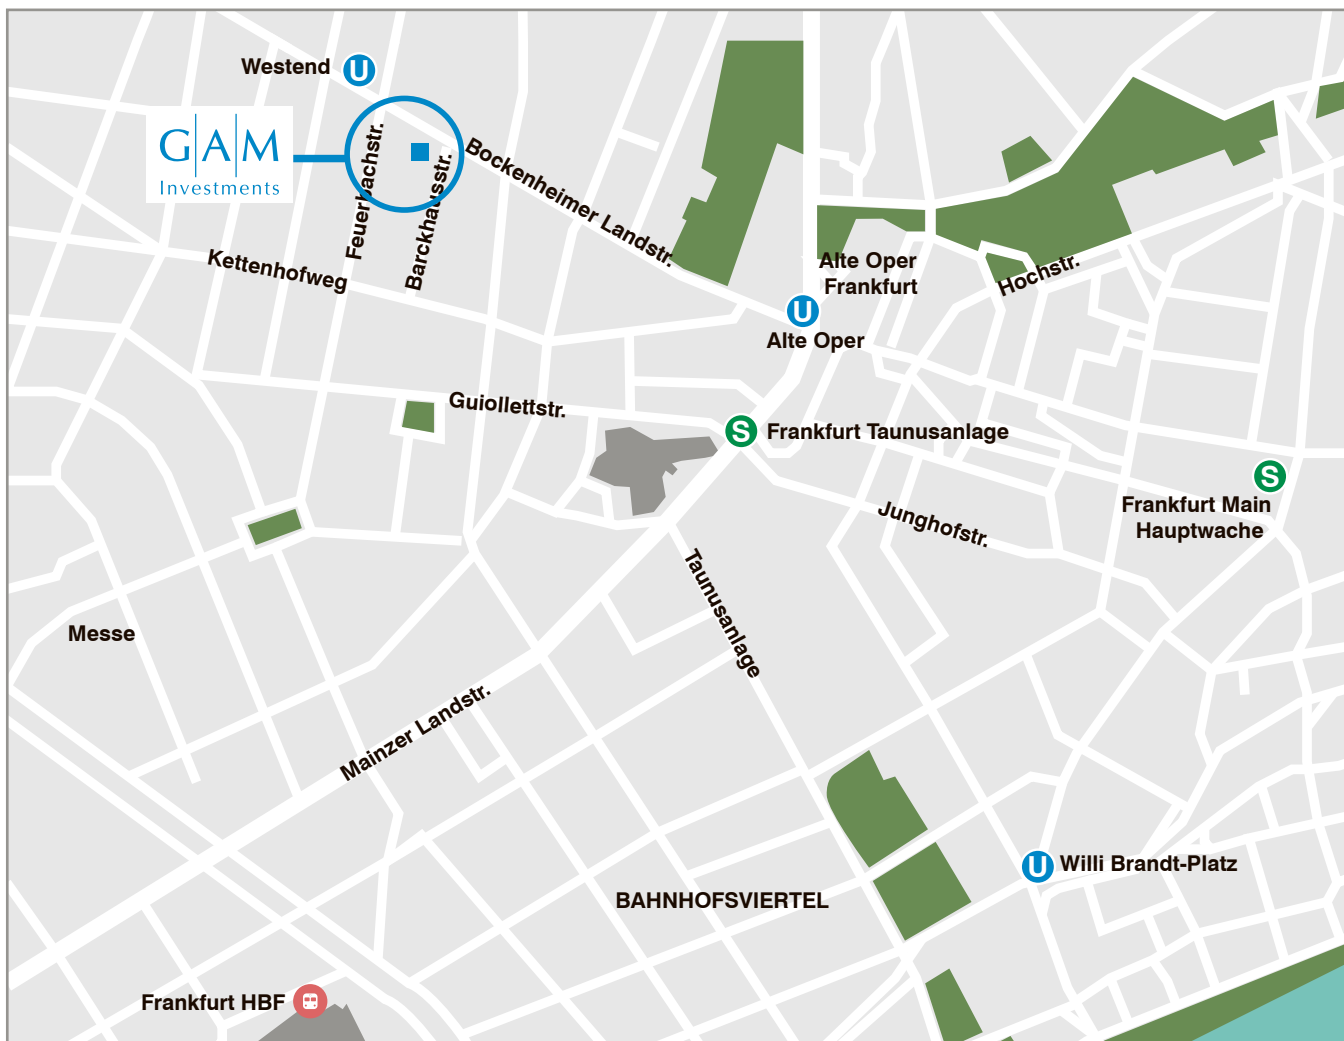

FRANKFURT AM MAIN

How to find us

GAM (Luxembourg) S.A. – Zweigniederlassung Deutschland

Bockenheimer Landstrasse 51-53
60325 Frankfurt am Main
Germany

T +49 69 50 50 50 0

By air

Frankfurt Airport (12km). All airlines serve Frankfurt.
Frankfurt Airport: 30 min by taxi

Public transportation (from the airport)

Use the S8 or S9 to Frankfurt Hauptwache and change to U6 or U7 to station “Westend”. Exit the station towards “Feuerbachstrasse”. Cross “Feuerbachstrasse”, the entrance to our office is about 50m to the right.

By car

From all directions: change from the A5 towards Frankfurt to the A648 at Westkreuz Frankfurt towards Stadtmitte and follow the route towards Messe. After the Messe, turn left at Platz der Republik into Mainzer Landstrasse and follow it for one kilometre. At the Building Alte Oper turn left into Bockenheimer Landstrasse.

Please turn left into the fourth street (Barckhausstrasse) from Bockenheimer Landstrasse. The address for the car elevator’s entrance is Barckhausstrasse 51. Use the first two entries on the right for the car elevator to our car park. Please ring the bell, the door will be opened. The parking lot is on the 3rd floor, parking lot number 26.

Public transportation

If you are travelling by public transport (underground lines U6 and U7), we recommend stopping at “Westend”. This is located in the immediate vicinity of the building. Please use the exit Feuerbachstrasse. Cross Feuerbachstrasse and after about 50 meters you will reach our office building.